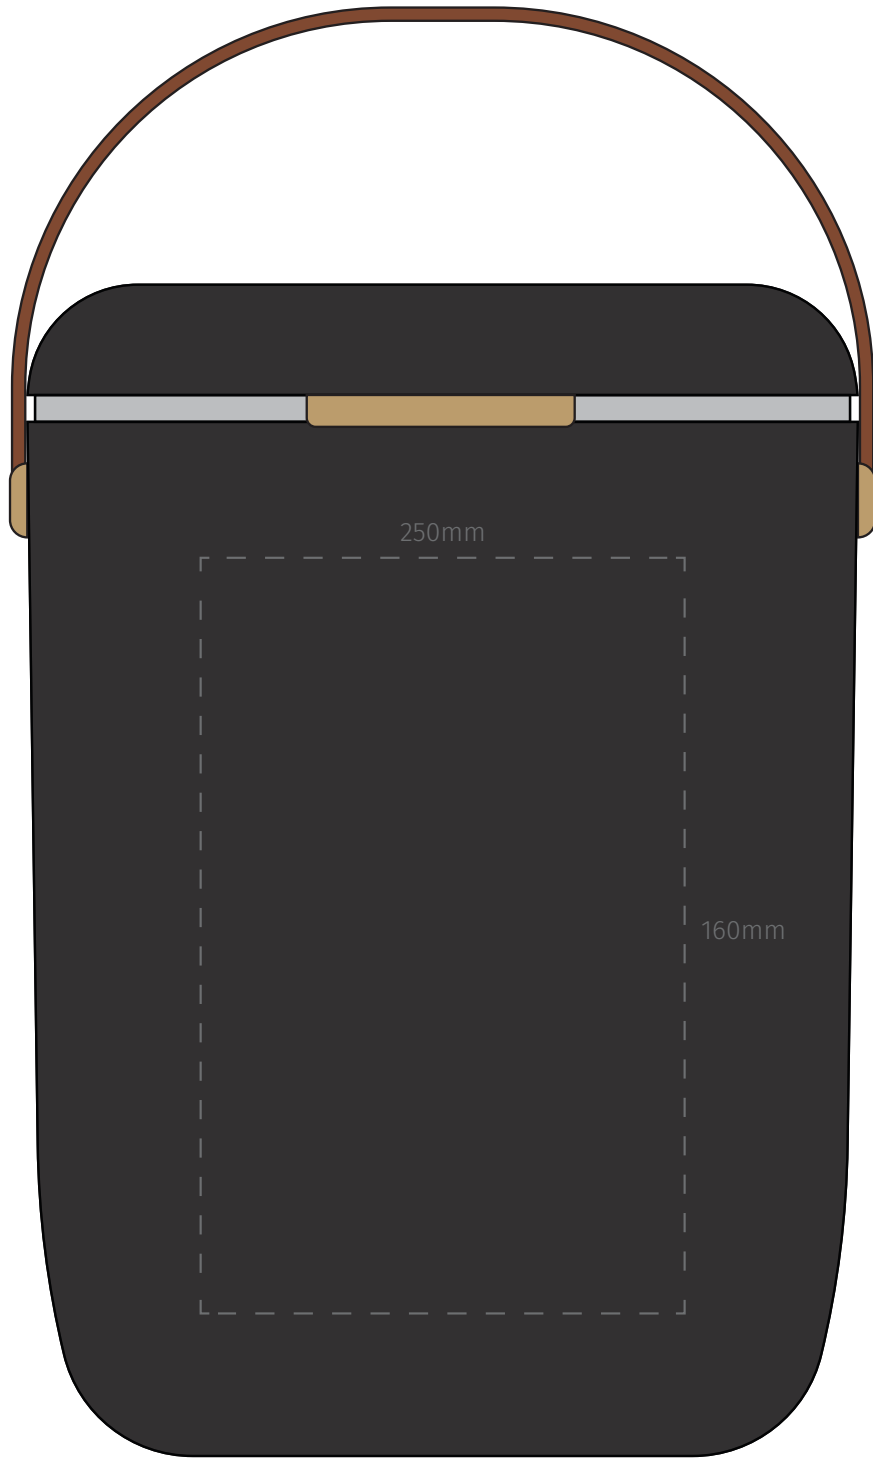

TEMPLATE:
■ HARD CASE COOLER

Item shown at 40% actual size when viewed on A4 paper

BRANDING - Screenprint

Max branding area 160 x 160mm

TEMPLATE:
■ HARD CASE COOLER

Item shown at 40% actual size when viewed on A4 paper

BRANDING - Digital Print

Max branding area 250 x 160mm