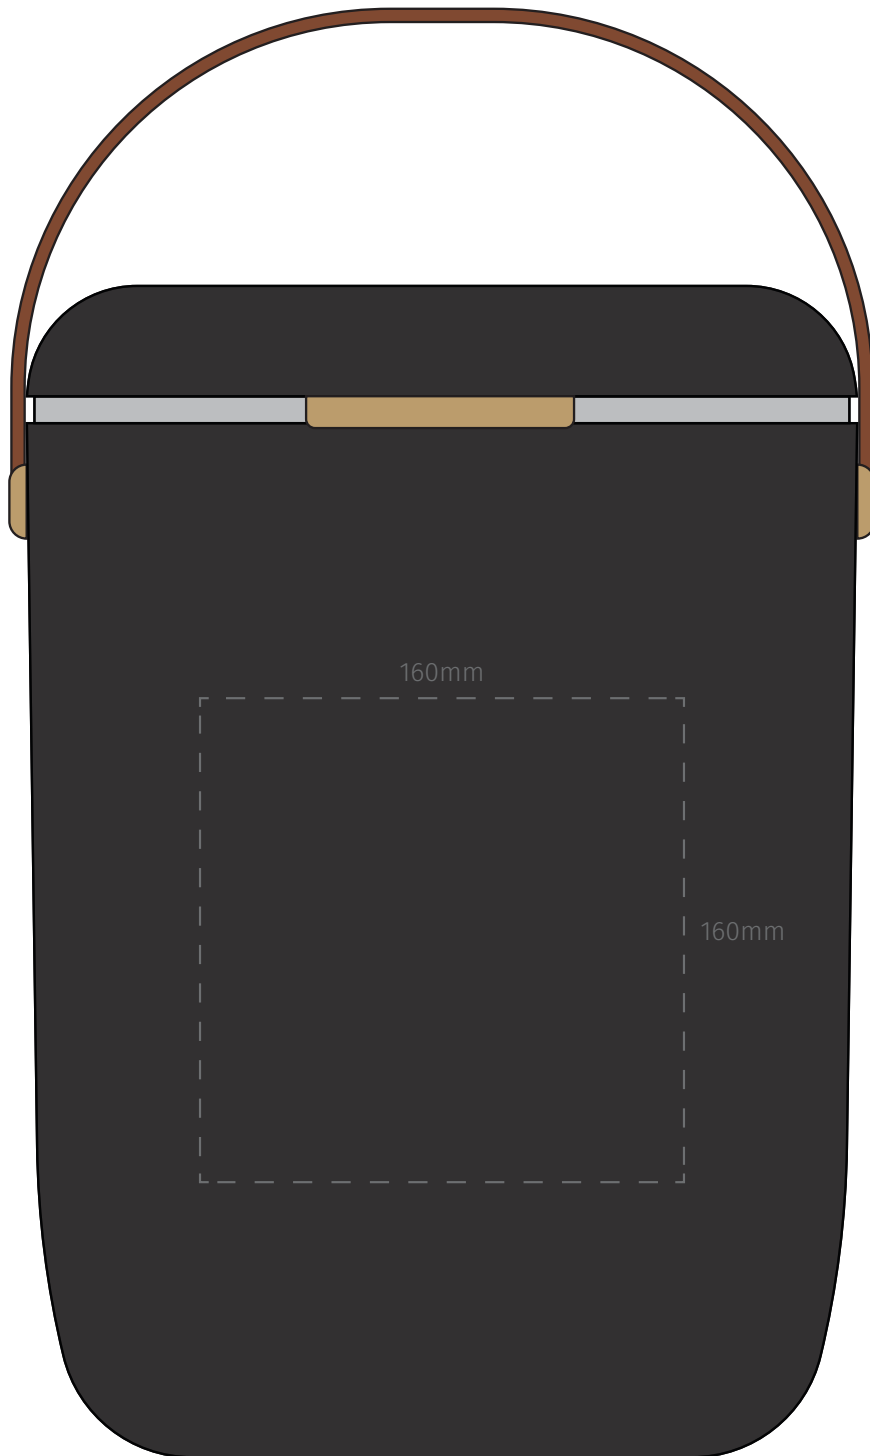

TEMPLATE:
■ HARD CASE COOLER

Item shown at 40% actual size when viewed on A4 paper

BRANDING - Screenprint

Max branding area 160 x 160mm

TEMPLATE:
■ HARD CASE COOLER

Item shown at 40% actual size when viewed on A4 paper

BRANDING - Digital Print

Max branding area 250 x 160mm